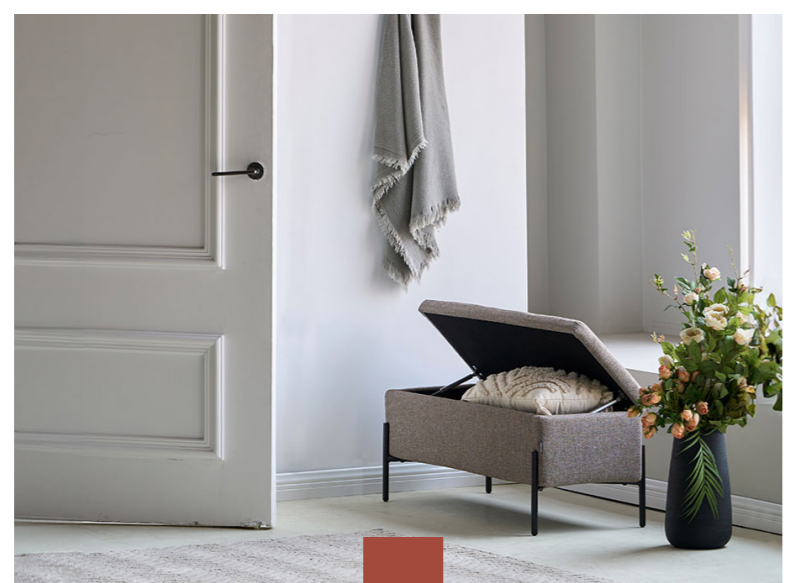

Hockers

Hockers - Bancs de Rangement - Hocker

Sit and store in style